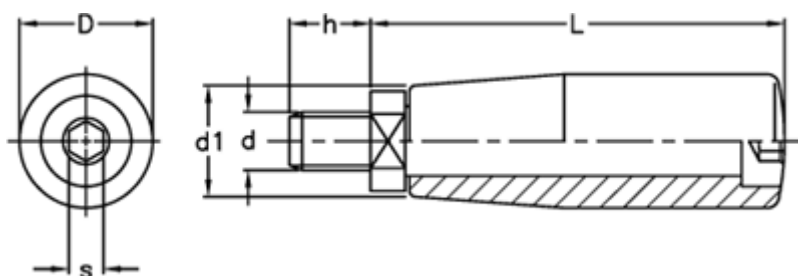

# Data Sheet

Article number: 2304022521

Description: E+G Revolving handle  
I.281/65+x-M8+Gh

## Measures

D	=	23
d1	=	19
d 6g	=	M8
h	=	12
L	=	70
s	=	6